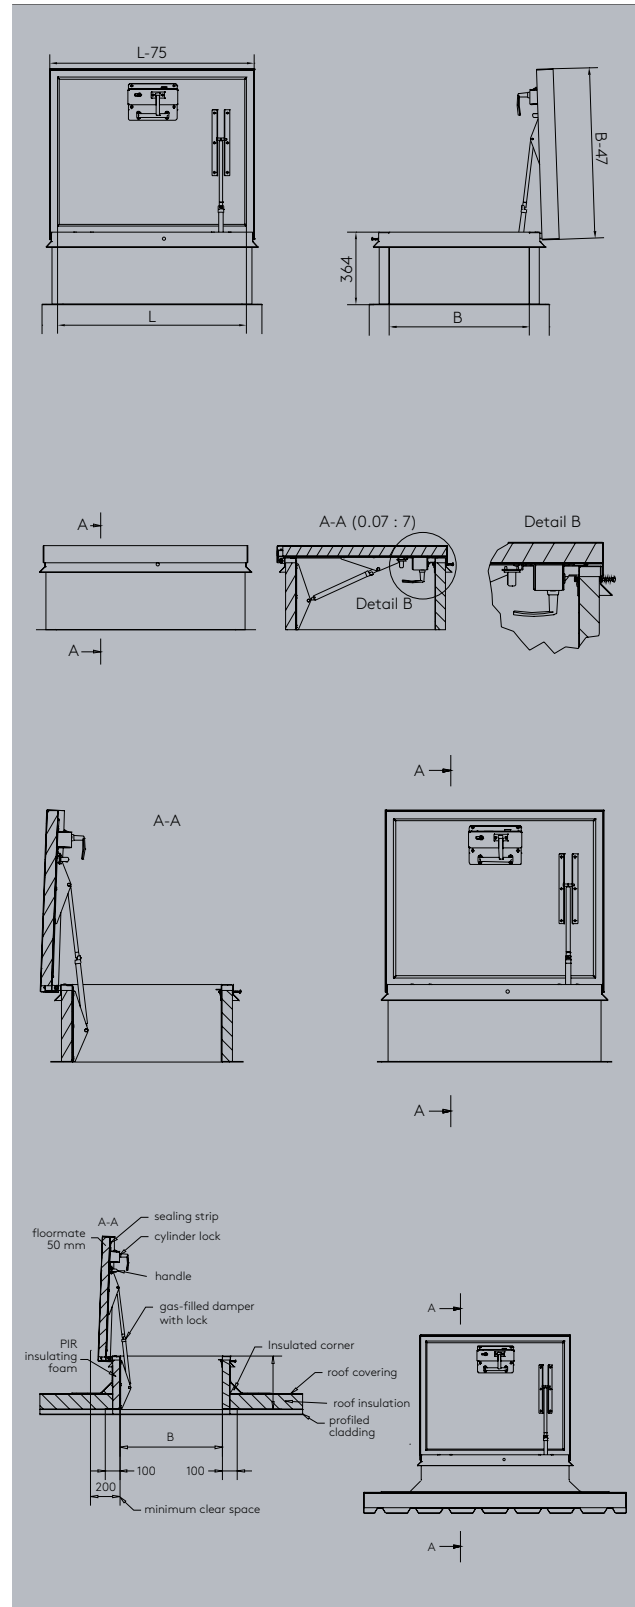

Technical Specifications

Regulations

The roof hatch is compliant with the following:

- Insulation value (EN-ISO 10077-1/2): 1.7 - 1.9 W/m²K
- Sound insulation (EN-ISO 140-3): 22 dB
- Wind and watertightness (EN 1027/EN 1873): 650 Pa
- Structural strength (EN 1026/EN 1027): ± 3000 Pa
- Airtightness (EN 1026): class 4, < 0.1 m³/hour/m² at 100 Pa
- Loadbearing capacity (EN 1991-1/5): 200 kg/m²

Locking

The Sky-XS roof access hatch is equipped with a unique lock which is aesthetically incorporated in the hatch opening mechanism. It therefore causes hardly any obstruction whatsoever to roof access, which helps improve safety. The lock allows for easy fastening and unfastening.

Roof access hatch dimensions

B x L: 700 x 900 mm / 900 x 900 mm / 700 x 1400 mm /
900 x 2400 mm / 1000 mm x 1000 mm

Ladders

The Sky-XS roof access hatch is available in various models, and including a choice of ladders and accessories.

Single ladder

2650 mm (EL10) / 2900 mm (EL11) / 3150 mm (EL12) /
3400 mm (EL13) / 3650 mm (EL14)

Double ladder

2150/3400 mm (OL208) / 2400/3900 mm (OL209) /
2650/4400 mm (OL210)

Folding stairs

700 x 900 mm (small) / 700 x 1200 mm (large)

Accessories

- Fastening hooks
- Wall bar
- Mounting bracket
- Lockable mounting bracket